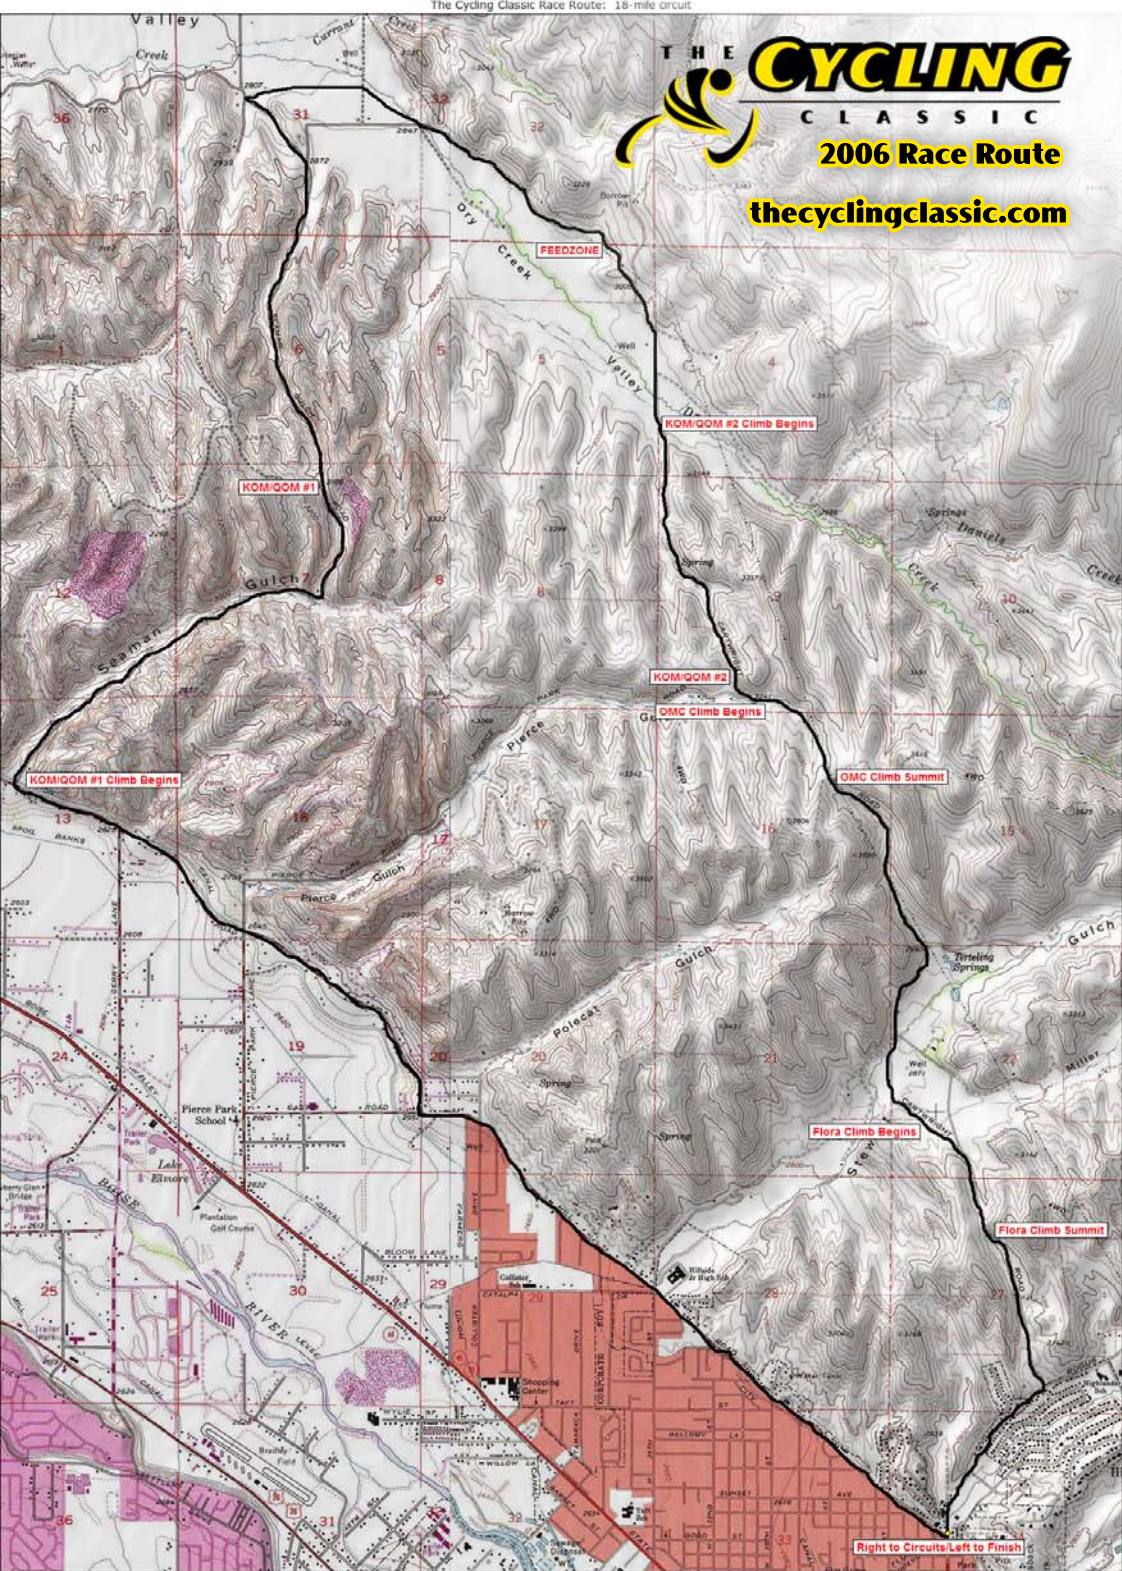

THE CYCLING CLASSIC

2006 Race Route

thecyclingclassic.com

BOISE, IDAHO
AUGUST 13TH, 2006

Map created with TOPO® ©2003 National Geographic (www.nationalgeographic.com/topo)